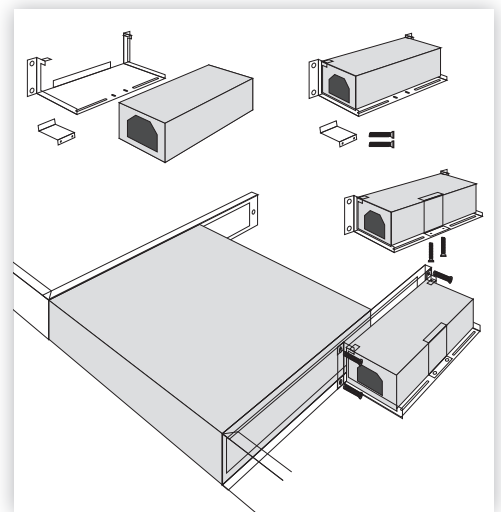

### Attach the rack mounting kit device holders to the chassis

Secure the device holders to the appliance using four screws on both sides.

The device holders must only be fixed to the appliance by means of the supplied screws. Screws with other dimensions might damage the appliance.

### Install the power adapter

Place the adapter on the bracket. Pay attention to the direction of the power outlet of the adapter. Secure the position of the adapter with the supplied bevel.

Attach the power adapter bracket either to the left or right side of the rack mounting kit.