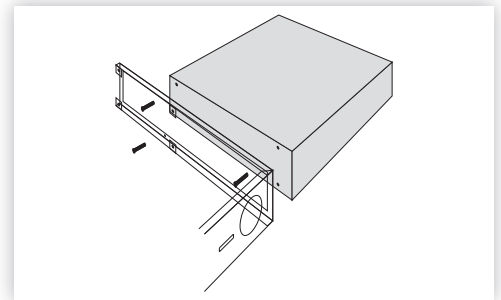

### Scope of supply

The rack mounting kit can only be used with UTM 110/120 rev. 5.

In addition to the rack mounting kit contents, you will need a long-handled Phillips-head screwdriver.

### Attach the rack mounting kit device holders to the chassis

Secure the device holders to the appliance using four screws on both sides.

The device holders must only be fixed to the appliance by means of the supplied screws. Screws with other dimensions might damage the appliance.